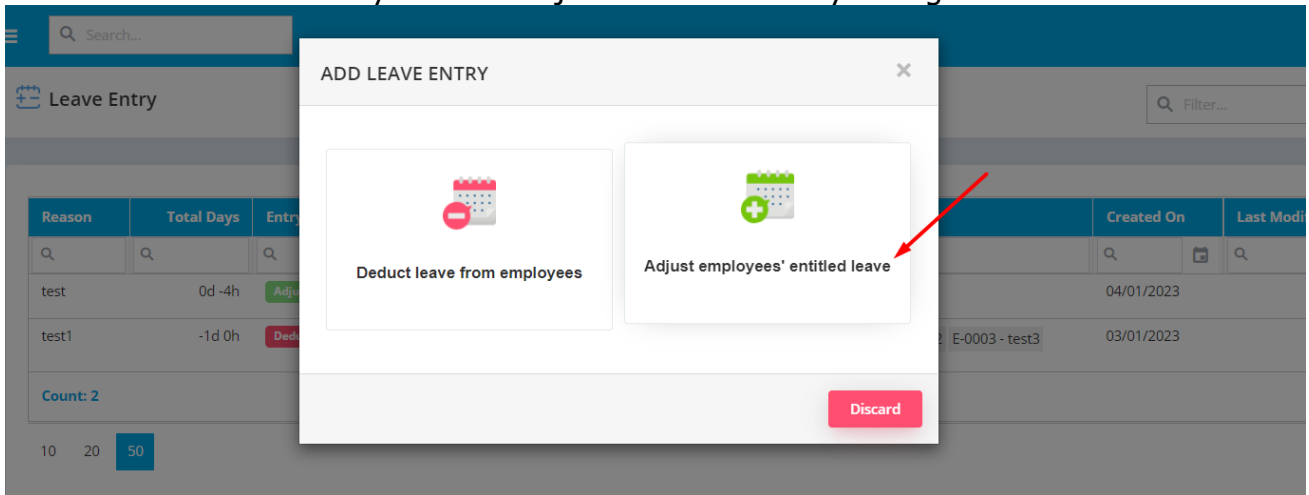

Enhancement

1. Enhance leave entry screen - adjustment able to key in negative value.

Bugs Fixed

1. Fixed the yearly leave balance report - HOURLY leave entitlement calculation shows incorrect issue, if compared to leave balance screen.
2. Fixed applicant able to submit claim with zero amount issue.